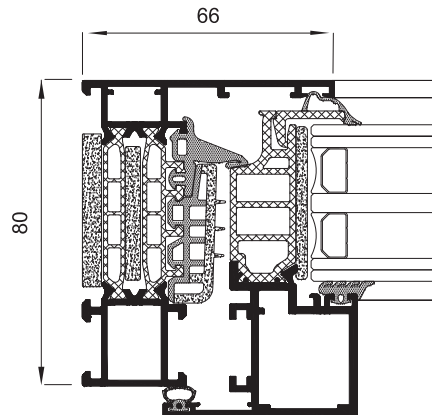

Water tightness
(EN 12208): Class E₁₅₀₀

Wind resistance
(EN 12210): Class C5
Reference test 1,23 x 1,48 m, 2 sashes

A 80 mm frame depth Euro-Groove hidden sash window system

Seen surface of only 66 mm from the outside

Extraordinary increase in luminosity

Possibility of incorporating hardware with concealed hinges & the security system Evo Security

Sections

Frame 80 mm
Sash 80 mm

Profile thickness

Window 1,9 mm

Polyamide strip length 45 mm

ARCH
INVISIBLE
BY CORTIZO

Opening possibilities

Inward opening:

1 & 2 sashes Side Hung
1 & 2 sashes Turn&tilt
Bottom hung

Maximum dimensions/sash

Standard solution

Width (L) = 1300 mm

Height (H) = 2400 mm

Cortizo Hinges HD Side Hung

Width (L) = 1200 mm

Height (H) = 3500 mm

Maximum weight/sash

160 Kg

Consult maximum weight and dimensions according to typologies